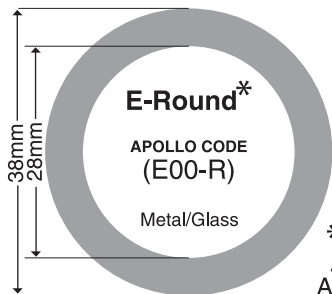

*Also Selecon,
Accent Profile
Aureol Range

*Also Selecon, Acclaim Zoomspot