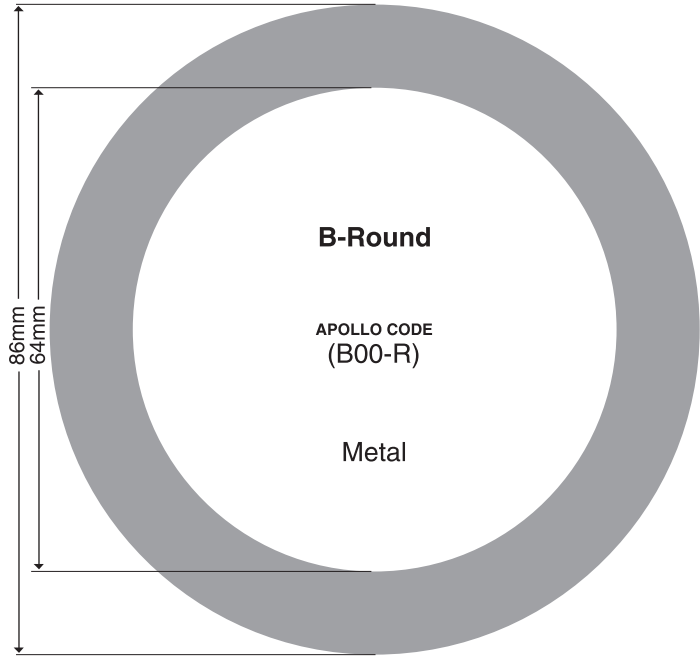

*Also Selecon,
Accent Profile
Aureol Range

*Also Selecon, Acclaim Zoomspot