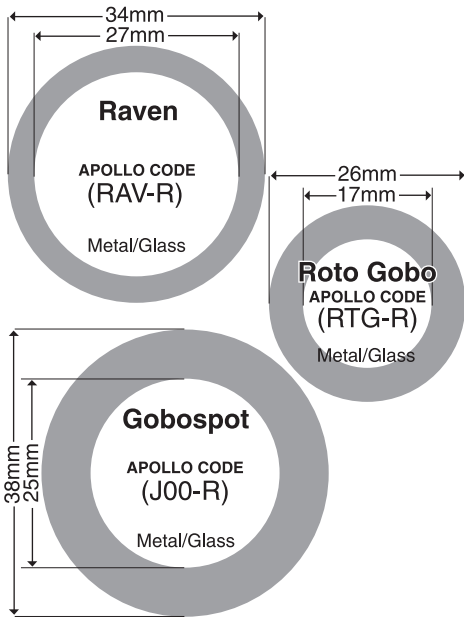

AMERICAN DJ