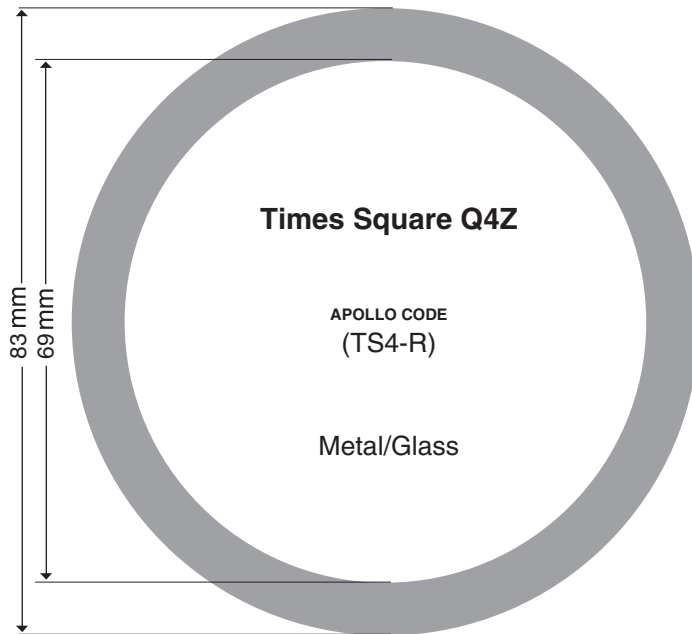

TIMES SQUARE LIGHTING

Times Square Lighting 1T

Times Square Lighting 2T