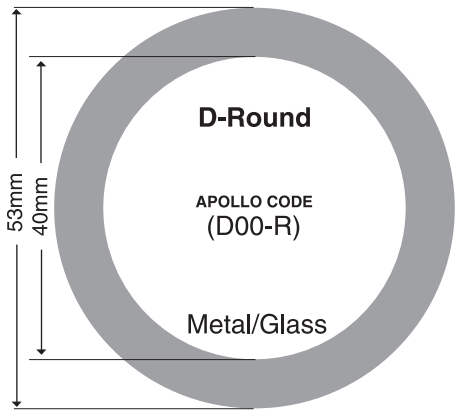

*Also Selecon,
Accent Profile
Aureol Range

*Also Selecon, Acclaim Zoomspot