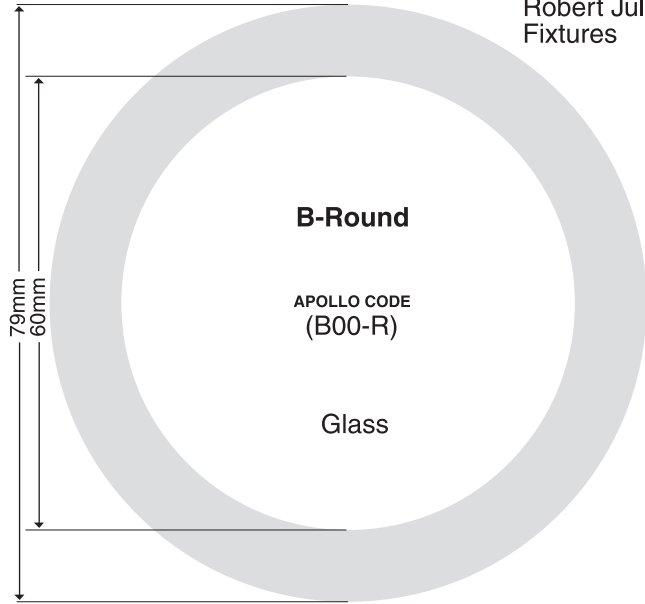

*Also Selecon,
Accent Profile
Aureol Range

*Also Selecon, Acclaim Zoomspot