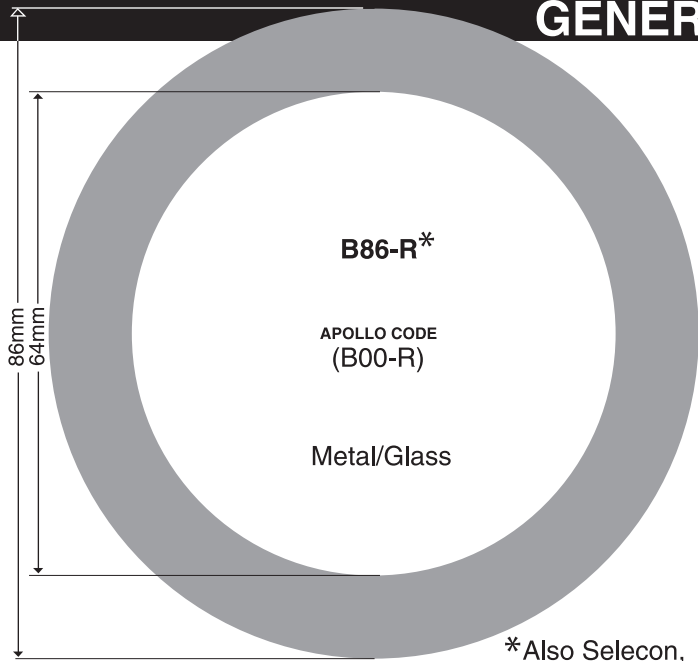

GENERAL SIZES

*Also Selecon,
Arena Zoomspot;
Robert Juliat
Fixtures