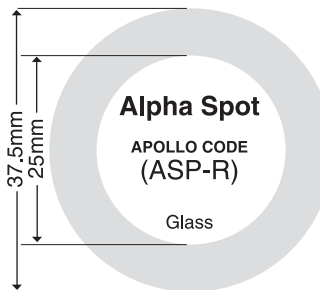

# ALTMAN STAGE LIGHTING • Pattern Sizes