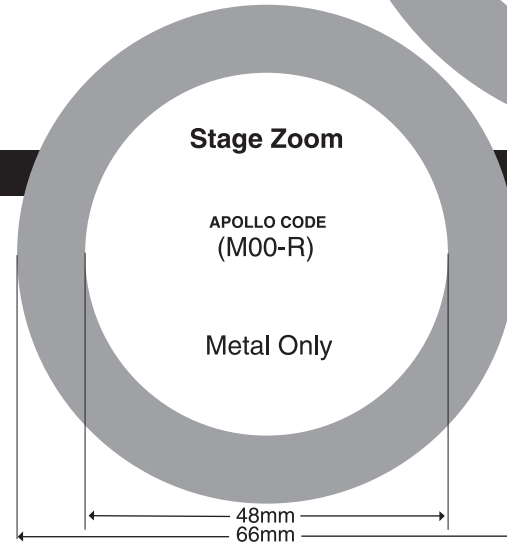

# ALTMAN STAGE LIGHTING • Pattern Sizes

# GENERAL SIZES