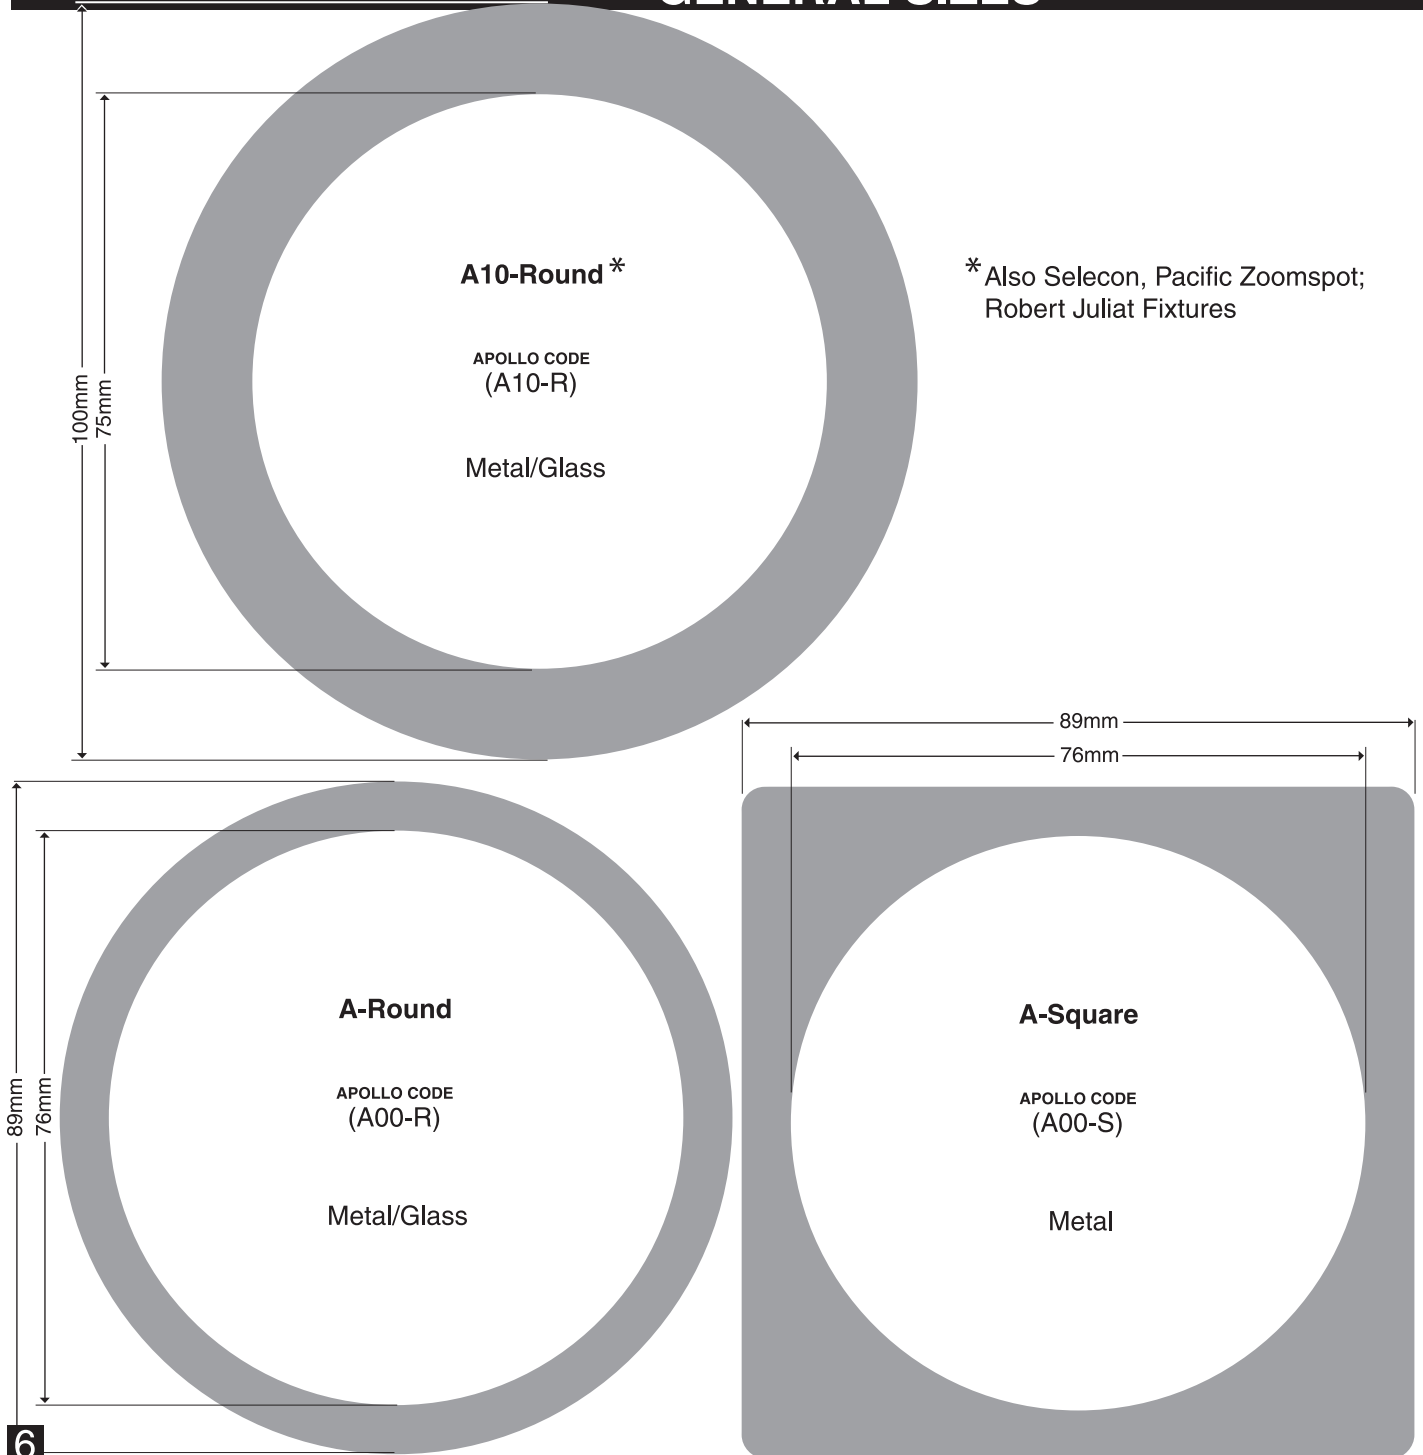

# ALTMAN STAGE LIGHTING • Pattern Sizes

## TIMES SQUARE LIGHTING

Times Square Lighting 1T

Times Square Lighting 2T

# GENERAL SIZES