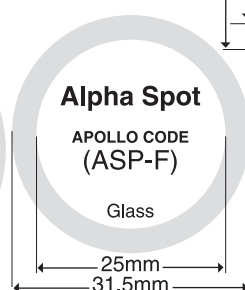

# ALTMAN STAGE LIGHTING • Pattern Sizes