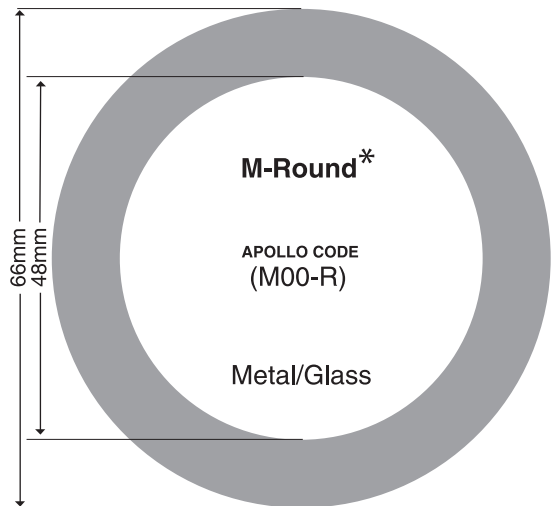

*Also Selecon,
Accent Profile
Aureol Range

*Also Selecon, Acclaim Zoomspot